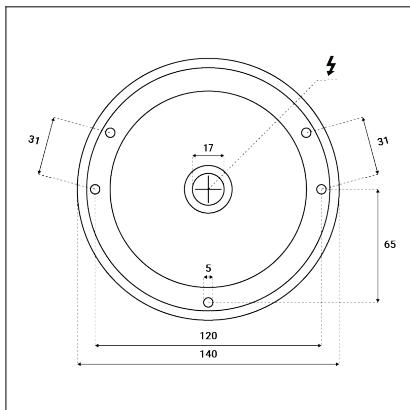

ZETA ON M, CF

Code:	1480328D
Color:	COFFEE / 8025
Material:	ALUMINIUM/PMMA
Power:	15W
Color temperature:	2700K
Lumen output:	1350lm
Efficacy:	90lm/W
Color rendering index:	90+
SDCM:	< 3
Light beam angle:	90°
Light Source:	LED
Dimmable:	DALI/PUSH
LED lifetime:	L80B20 50.000h
Driver:	350 mA
Voltage / Frequency:	220-240V AC, 50-60Hz
Dimensions luminaire:	d140x70 mm
Product weight kg:	0.7
Package dimensions:	150x150x90 mm
Remark:	wall mountable - yes