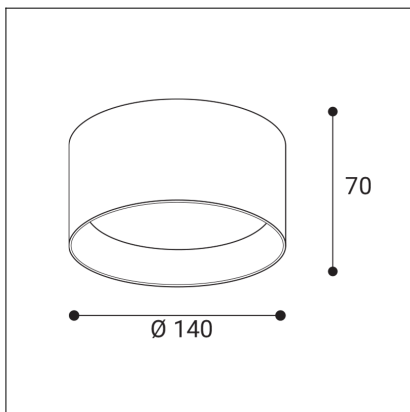

ZETA ON M, CF

Code:	1480328D
Color:	COFFEE / 8025
Material:	ALUMINIUM/PMMA
Power:	15W
Color temperature:	2700K
Lumen output:	1350lm
Efficacy:	90lm/W
Color rendering index:	90+
SDCM:	< 3
Light beam angle:	90°
Light Source:	LED
Dimmable:	DALI/PUSH
LED lifetime:	L80B20 50.000h
Driver:	350 mA
Voltage / Frequency:	220-240V AC, 50-60Hz
Dimensions luminaire:	d140x70 mm
Product weight kg:	0.7
Package dimensions:	150x150x90 mm
Remark:	wall mountable - yes