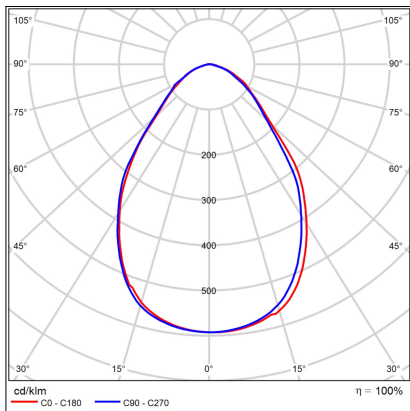

ZETA ON M, CF

Code:	1480328D
Color:	COFFEE / 8025
Material:	ALUMINIUM/PMMA
Power:	15W
Color temperature:	2700K
Lumen output:	1350lm
Efficacy:	90lm/W
Color rendering index:	90+
SDCM:	< 3
Light beam angle:	90°
Light Source:	LED
Dimmable:	DALI/PUSH
LED lifetime:	L80B20 50.000h
Driver:	350 mA
Voltage / Frequency:	220-240V AC, 50-60Hz
Dimensions luminaire:	d140x70 mm
Product weight kg:	0.7
Package dimensions:	150x150x90 mm
Remark:	wall mountable - yes