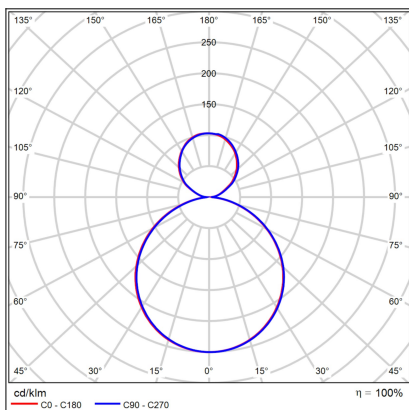

# MOON 60, W

<b>Code:</b> 1274971D
<b>Color:</b> WHITE / 9003
<b>Material:</b> METAL/PMMA
<b>Power:</b> 60W (50+10)
<b>Color temperature:</b> 2700K/3000K/4000K
<b>Lumen output:</b> 3500+700lm
<b>Efficacy:</b> 70lm/W
<b>Color rendering index:</b> 90+
<b>SDCM:</b> < 3
<b>Light beam angle:</b> 160°
<b>Light Source:</b> LED
<b>Dimmable:</b> DALI/PUSH
<b>LED lifetime:</b> L80B20 50.000h
<b>Driver:</b> 1200 + 250 mA
<b>Voltage / Frequency:</b> 220-240V AC, 50-60Hz
<b>Dimensions luminaire:</b> d600x70 mm
<b>Product weight kg:</b> 5.5
<b>Package dimensions:</b> 660x660x95 mm
<b>Remark:</b> wall mountable - yes