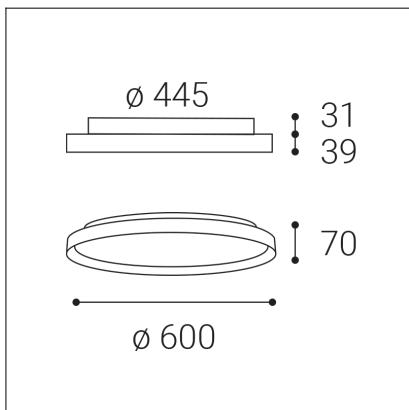

# MOON 60, W

<b>Code:</b> 1274971D
<b>Color:</b> WHITE / 9003
<b>Material:</b> METAL/PMMA
<b>Power:</b> 60W (50+10)
<b>Color temperature:</b> 2700K/3000K/4000K
<b>Lumen output:</b> 3500+700lm
<b>Efficacy:</b> 70lm/W
<b>Color rendering index:</b> 90+
<b>SDCM:</b> < 3
<b>Light beam angle:</b> 160°
<b>Light Source:</b> LED
<b>Dimmable:</b> DALI/PUSH
<b>LED lifetime:</b> L80B20 50.000h
<b>Driver:</b> 1200 + 250 mA
<b>Voltage / Frequency:</b> 220-240V AC, 50-60Hz
<b>Dimensions luminaire:</b> d600x70 mm
<b>Product weight kg:</b> 5.5
<b>Package dimensions:</b> 660x660x95 mm
<b>Remark:</b> wall mountable - yes