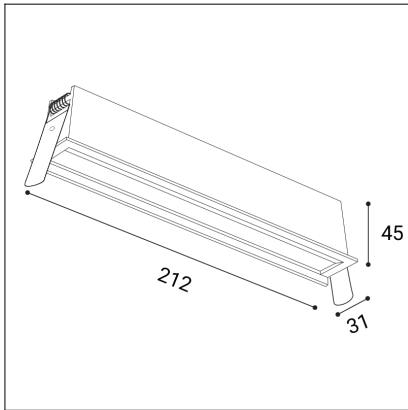

RIVA MINI WW 12, W

Code: 2560551D
Color: WHITE / 9003
Material: ALUMINIUM/PC
Power: 20W
Color temperature: 3000K/3500K/4000K
Lumen output: 1600lm
Efficacy: 80lm/W
Color rendering index: 90+
SDCM: < 3
Light beam angle: AS 36°
Light Source: LED
Dimmable: DALI/PUSH
LED lifetime: L80B20 50.000h
Driver: 500 mA
Voltage / Frequency: 220-240V AC, 50-60Hz
Dimensions luminaire: 212x31x45 mm
Installation hole: 207 x 27 mm
Product weight kg: 0.35
Package dimensions: 265x60x55 mm