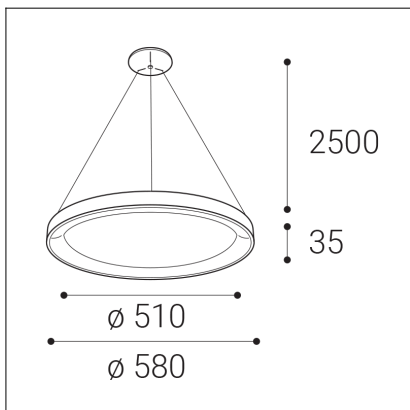

BELLA SLIM 58 P-Z, B

Code:	3273273D
Color:	BLACK / 9017
Material:	ALUMINIUM/PMMA
Power:	48W
Color temperature:	2700K/3000K/4000K
Lumen output:	3360lm
Efficacy:	70lm/W
Color rendering index:	90+
SDCM:	< 3
Light beam angle:	160°
Light Source:	LED
Dimmable:	DALI/PUSH
LED lifetime:	L80B20 50.000h
Driver:	1200 mA
Voltage / Frequency:	220-240V AC, 50-60Hz
Dimensions luminaire:	d580x35 mm
Product weight kg:	2
Length suspension:	2500 mm
Package dimensions:	630x630x100 mm