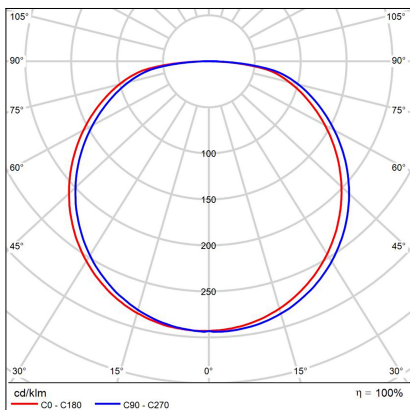

BELLA SLIM 58 P-Z, B

Code:	3273273D
Color:	BLACK / 9017
Material:	ALUMINIUM/PMMA
Power:	48W
Color temperature:	2700K/3000K/4000K
Lumen output:	3360lm
Efficacy:	70lm/W
Color rendering index:	90+
SDCM:	< 3
Light beam angle:	160°
Light Source:	LED
Dimmable:	DALI/PUSH
LED lifetime:	L80B20 50.000h
Driver:	1200 mA
Voltage / Frequency:	220-240V AC, 50-60Hz
Dimensions luminaire:	d580x35 mm
Product weight kg:	2
Length suspension:	2500 mm
Package dimensions:	630x630x100 mm