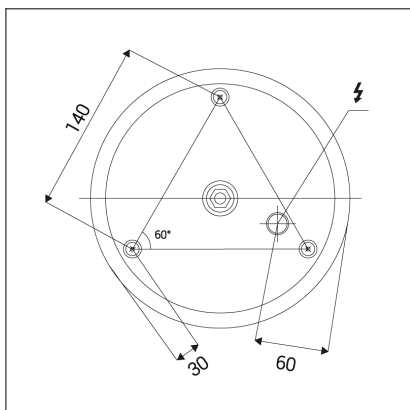

BELLA SLIM 58 P-Z, B

Code:	3273273D
Color:	BLACK / 9017
Material:	ALUMINIUM/PMMA
Power:	48W
Color temperature:	2700K/3000K/4000K
Lumen output:	3360lm
Efficacy:	70lm/W
Color rendering index:	90+
SDCM:	< 3
Light beam angle:	160°
Light Source:	LED
Dimmable:	DALI/PUSH
LED lifetime:	L80B20 50.000h
Driver:	1200 mA
Voltage / Frequency:	220-240V AC, 50-60Hz
Dimensions luminaire:	d580x35 mm
Product weight kg:	2
Length suspension:	2500 mm
Package dimensions:	630x630x100 mm