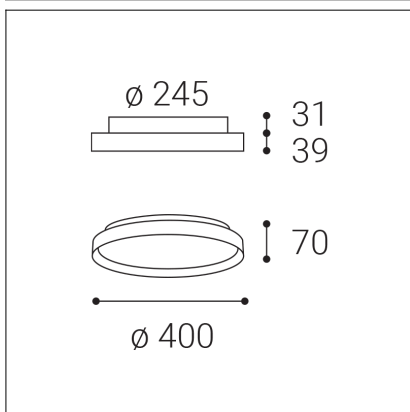

MOON 40, B

Code: 1274873D
Color: BLACK / 9017
Material: METAL/PMMA
Power: 36W (30+6)
Color temperature: 2700K/3000K/4000K
Lumen output: 2100+420lm
Efficacy: 70lm/W
Color rendering index: 90+
SDCM: < 3
Light beam angle: 160°
Light Source: LED
Dimmable: DALI/PUSH
LED lifetime: L80B20 50.000h
Driver: 750 + 150 mA
Voltage / Frequency: 220-240V AC, 50-60Hz
Dimensions luminaire: d400x70 mm
Product weight kg: 2.9
Package dimensions: 460x460x95 mm
Remark: wall mountable - yes