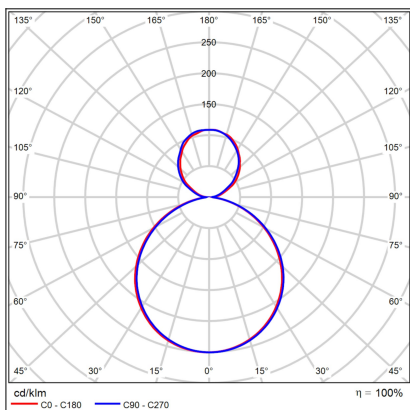

MOON 40, B

Code: 1274873D
Color: BLACK / 9017
Material: METAL/PMMA
Power: 36W (30+6)
Color temperature: 2700K/3000K/4000K
Lumen output: 2100+420lm
Efficacy: 70lm/W
Color rendering index: 90+
SDCM: < 3
Light beam angle: 160°
Light Source: LED
Dimmable: DALI/PUSH
LED lifetime: L80B20 50.000h
Driver: 750 + 150 mA
Voltage / Frequency: 220-240V AC, 50-60Hz
Dimensions luminaire: d400x70 mm
Product weight kg: 2.9
Package dimensions: 460x460x95 mm
Remark: wall mountable - yes