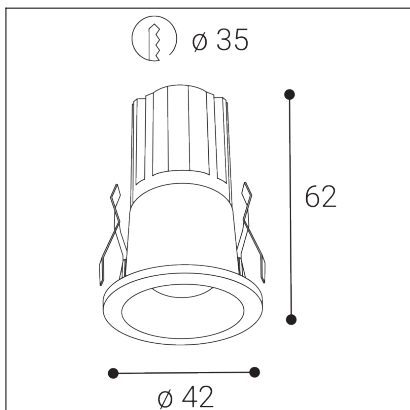

SPOT MINI B, B

Code:	2050323D
Color:	BLACK / 9005
Material:	ALUMINIUM/PMMA
Power:	7W
Color temperature:	2700K
Lumen output:	490lm
Efficacy:	70lm/W
Color rendering index:	90+
SDCM:	< 3
Light beam angle:	30°
Light Source:	LED
Dimmable:	DALI/PUSH
LED lifetime:	L80B20 50.000h
Driver:	150 mA
Voltage / Frequency:	220-240V AC, 50-60Hz
Dimensions luminaire:	d42x62 mm
Package dimensions:	100x100x130 mm