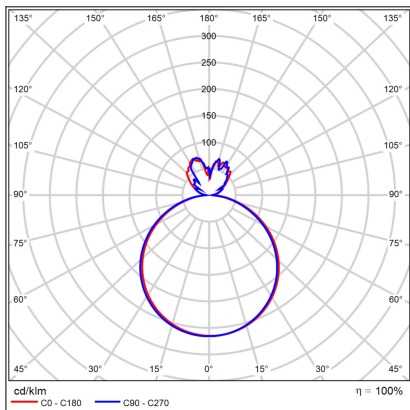

RINGO II 40 P/N, B

Code: 1275573DT

Color: BLACK / 9017

Material: ALUMINIUM/PC

Power: 32+8W

Color temperature: 2700K/3000K/4000K

Lumen output: 2400+600lm

Efficacy: 75lm/W

Color rendering index: 90+

SDCM: < 3

Light beam angle: 160°

Light Source: LED

Dimmable: TRIAC

LED lifetime: L80B20 50.000h

Driver: 900 + 200 mA

Voltage / Frequency: 220-240V AC, 50-60Hz

Dimensions luminaire: d400x60 + 30 mm

Product weight kg: 2.4

Package dimensions: 435x435x125 mm