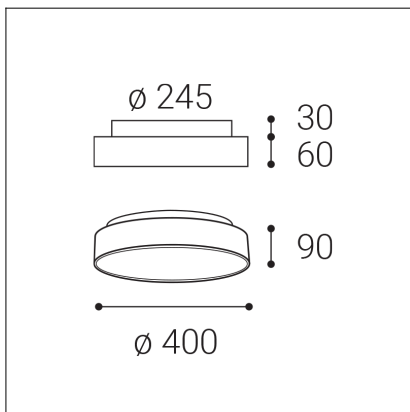

RINGO II 40 P/N, B

Code: 1275573DT

Color: BLACK / 9017

Material: ALUMINIUM/PC

Power: 32+8W

Color temperature: 2700K/3000K/4000K

Lumen output: 2400+600lm

Efficacy: 75lm/W

Color rendering index: 90+

SDCM: < 3

Light beam angle: 160°

Light Source: LED

Dimmable: TRIAC

LED lifetime: L80B20 50.000h

Driver: 900 + 200 mA

Voltage / Frequency: 220-240V AC, 50-60Hz

Dimensions luminaire: d400x60 + 30 mm

Product weight kg: 2.4

Package dimensions: 435x435x125 mm