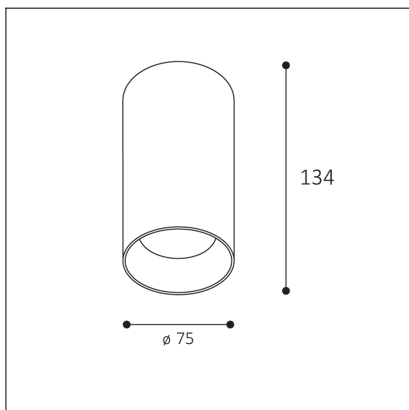

TINY II L, N

Code:	1480526D
Color:	NICKEL / 7032
Material:	ALUMINIUM/PMMA
Power:	8W
Color temperature:	2700K
Lumen output:	720lm
Efficacy:	90lm/W
Color rendering index:	90+
SDCM:	< 3
Light beam angle:	38°
Light Source:	LED
Dimmable:	DALI/PUSH
LED lifetime:	L80 B20 50.000h
Driver:	200 mA
Voltage / Frequency:	220-240V AC, 50-60Hz
Dimensions luminaire:	d75x134 mm
Product weight kg:	0.5
Package dimensions:	80x80x115 mm
Remark:	wall mountable - yes