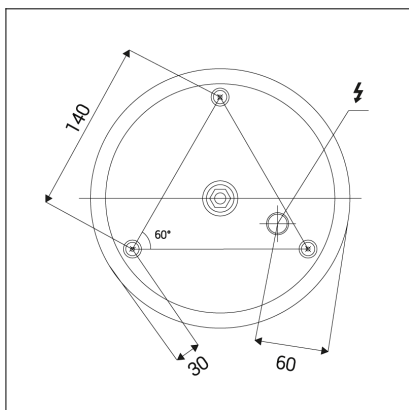

BELLA SLIM 78 P-Z, G

Code:	3271977DT
Color:	GOLD / 1036
Material:	ALUMINIUM/PMMA
Power:	60W
Color temperature:	2700K/3000K/4000K
Lumen output:	4200lm
Efficacy:	70lm/W
Color rendering index:	90+
SDCM:	< 3
Light beam angle:	160°
Light Source:	LED
Dimmable:	TRIAC
LED lifetime:	L80B20 50.000h
Driver:	2x 750 mA
Voltage / Frequency:	220-240V AC, 50-60Hz
Dimensions luminaire:	d780x35 mm
Product weight kg:	2.6
Length suspension:	2500 mm
Package dimensions:	820x820x95 mm