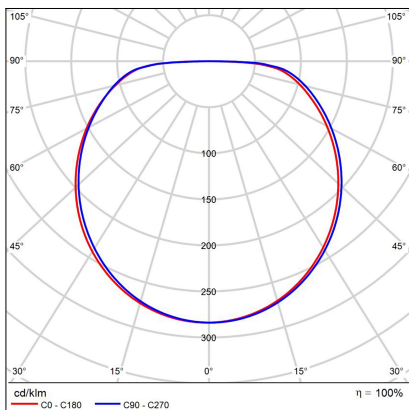

BELLA SLIM 78 P-Z, G

Code:	3271977DT
Color:	GOLD / 1036
Material:	ALUMINIUM/PMMA
Power:	60W
Color temperature:	2700K/3000K/4000K
Lumen output:	4200lm
Efficacy:	70lm/W
Color rendering index:	90+
SDCM:	< 3
Light beam angle:	160°
Light Source:	LED
Dimmable:	TRIAC
LED lifetime:	L80B20 50.000h
Driver:	2x 750 mA
Voltage / Frequency:	220-240V AC, 50-60Hz
Dimensions luminaire:	d780x35 mm
Product weight kg:	2.6
Length suspension:	2500 mm
Package dimensions:	820x820x95 mm