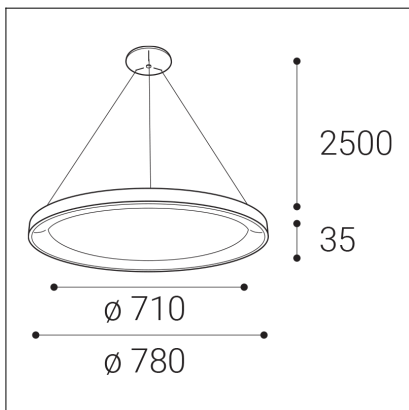

BELLA SLIM 78 P-Z, G

Code:	3271977DT
Color:	GOLD / 1036
Material:	ALUMINIUM/PMMA
Power:	60W
Color temperature:	2700K/3000K/4000K
Lumen output:	4200lm
Efficacy:	70lm/W
Color rendering index:	90+
SDCM:	< 3
Light beam angle:	160°
Light Source:	LED
Dimmable:	TRIAC
LED lifetime:	L80B20 50.000h
Driver:	2x 750 mA
Voltage / Frequency:	220-240V AC, 50-60Hz
Dimensions luminaire:	d780x35 mm
Product weight kg:	2.6
Length suspension:	2500 mm
Package dimensions:	820x820x95 mm