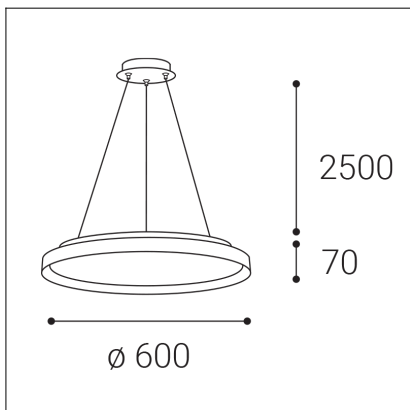

# MOON 60 P/N-Z, N

<b>Code:</b>	3274976DT
<b>Color:</b>	NICKEL / 7032
<b>Material:</b>	METAL/PMMA
<b>Power:</b>	60W (50+10)
<b>Color temperature:</b>	2700K/3000K/4000K
<b>Lumen output:</b>	3500+700lm
<b>Efficacy:</b>	70lm/W
<b>Color rendering index:</b>	90+
<b>SDCM:</b>	< 3
<b>Light beam angle:</b>	160°
<b>Light Source:</b>	LED
<b>Dimmable:</b>	TRIAC
<b>LED lifetime:</b>	L80B20 50.000h
<b>Driver:</b>	1200 + 250 mA
<b>Voltage / Frequency:</b>	220-240V AC, 50-60Hz
<b>Dimensions luminaire:</b>	d600x70 mm
<b>Product weight kg:</b>	8
<b>Length suspension:</b>	2500 mm
<b>Package dimensions:</b>	660x660x95+460x460x120 mm