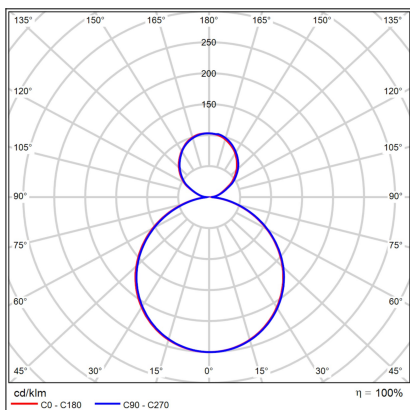

# MOON 60 P/N-Z, N

<b>Code:</b>	3274976DT
<b>Color:</b>	NICKEL / 7032
<b>Material:</b>	METAL/PMMA
<b>Power:</b>	60W (50+10)
<b>Color temperature:</b>	2700K/3000K/4000K
<b>Lumen output:</b>	3500+700lm
<b>Efficacy:</b>	70lm/W
<b>Color rendering index:</b>	90+
<b>SDCM:</b>	< 3
<b>Light beam angle:</b>	160°
<b>Light Source:</b>	LED
<b>Dimmable:</b>	TRIAC
<b>LED lifetime:</b>	L80B20 50.000h
<b>Driver:</b>	1200 + 250 mA
<b>Voltage / Frequency:</b>	220-240V AC, 50-60Hz
<b>Dimensions luminaire:</b>	d600x70 mm
<b>Product weight kg:</b>	8
<b>Length suspension:</b>	2500 mm
<b>Package dimensions:</b>	660x660x95+460x460x120 mm