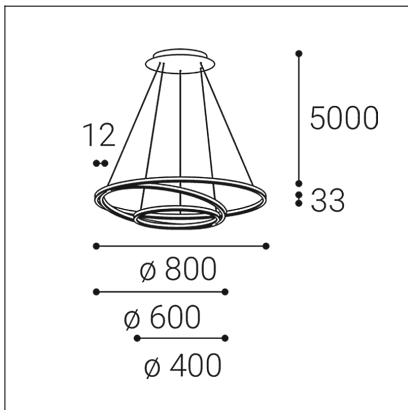

CIRCLE 3 P-Z, G

Code:	3271177D
Color:	GOLD / 1036
Material:	ALUMINIUM/PMMA
Power:	136W
Color temperature:	2700K/3000K/4000K
Lumen output:	12104lm
Efficacy:	89lm/W
Color rendering index:	90+
SDCM:	< 3
Light beam angle:	160°
Light Source:	LED
Dimmable:	DALI/PUSH
LED lifetime:	L80B20 50.000h
Driver:	750 + 1050 + 1400 mA
Voltage / Frequency:	220-240V AC, 50-60Hz
Dimensions luminaire:	d800x33 mm
Product weight kg:	4.5
Packing carton:	1
Length suspension:	5000 mm
Package dimensions:	865x875x105 mm