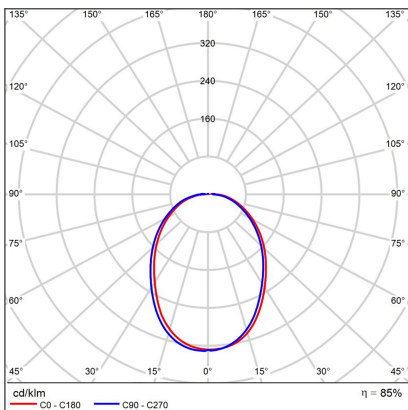

CIRCLE 3 P-Z, G

Code:	3271177D
Color:	GOLD / 1036
Material:	ALUMINIUM/PMMA
Power:	136W
Color temperature:	2700K/3000K/4000K
Lumen output:	12104lm
Efficacy:	89lm/W
Color rendering index:	90+
SDCM:	< 3
Light beam angle:	160°
Light Source:	LED
Dimmable:	DALI/PUSH
LED lifetime:	L80B20 50.000h
Driver:	750 + 1050 + 1400 mA
Voltage / Frequency:	220-240V AC, 50-60Hz
Dimensions luminaire:	d800x33 mm
Product weight kg:	4.5
Packing carton:	1
Length suspension:	5000 mm
Package dimensions:	865x875x105 mm