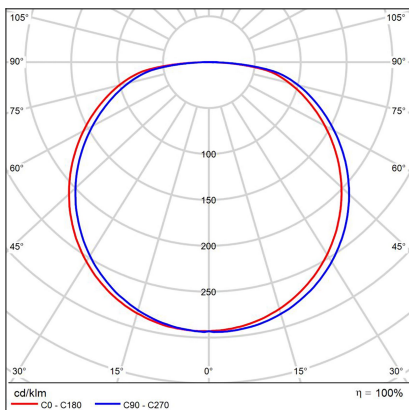

BELLA SLIM 58, W

Code:	1273171DT
Color:	WHITE / 9003
Material:	ALUMINIUM/PMMA
Power:	48W
Color temperature:	2700K/3000K/4000K
Lumen output:	3360lm
Efficacy:	70lm/W
Color rendering index:	90+
SDCM:	< 3
Light beam angle:	160°
Light Source:	LED
Dimmable:	TRIAC
LED lifetime:	L80B20 50.000h
Driver:	1300 mA
Voltage / Frequency:	220-240V AC, 50-60Hz
Dimensions luminaire:	d580x60 mm
Product weight kg:	3.5
Package dimensions:	620x620x90 mm
Remark:	wall mountable - yes