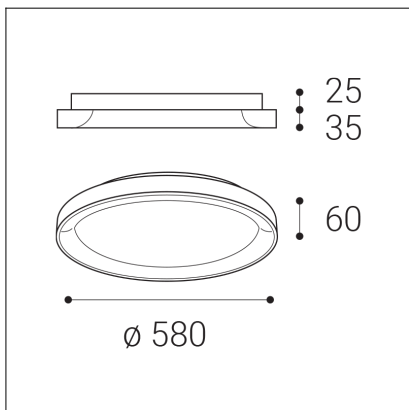

BELLA SLIM 58, W

Code:	1273171DT
Color:	WHITE / 9003
Material:	ALUMINIUM/PMMA
Power:	48W
Color temperature:	2700K/3000K/4000K
Lumen output:	3360lm
Efficacy:	70lm/W
Color rendering index:	90+
SDCM:	< 3
Light beam angle:	160°
Light Source:	LED
Dimmable:	TRIAC
LED lifetime:	L80B20 50.000h
Driver:	1300 mA
Voltage / Frequency:	220-240V AC, 50-60Hz
Dimensions luminaire:	d580x60 mm
Product weight kg:	3.5
Package dimensions:	620x620x90 mm
Remark:	wall mountable - yes