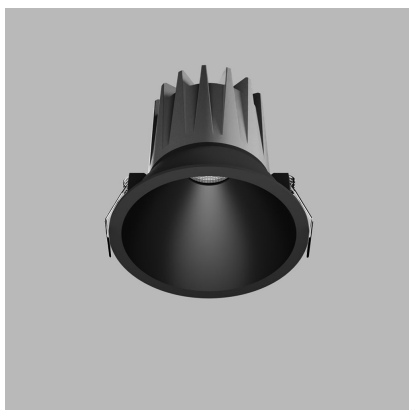

# NINO L, B

<b>Code:</b>	2561253
<b>Color:</b>	BLACK / 9005
<b>Material:</b>	ALUMINIUM/PC
<b>Power:</b>	15W
<b>Color temperature:</b>	3000K/3500K/4000K
<b>Lumen output:</b>	1050lm
<b>Efficacy:</b>	70lm/W
<b>Color rendering index:</b>	90+
<b>SDCM:</b>	< 3
<b>Light beam angle:</b>	40°
<b>Unified Glare Rating:</b>	< 19
<b>Light Source:</b>	LED
<b>Dimmable:</b>	ON/OFF
<b>LED lifetime:</b>	L80B20 50.000h
<b>Driver:</b>	350 mA
<b>Voltage / Frequency:</b>	220-240V AC, 50-60Hz
<b>Dimensions luminaire:</b>	d100x100 mm
<b>Product weight kg:</b>	0.3
<b>Packing carton:</b>	40
<b>Package dimensions:</b>	120x120x125 mm