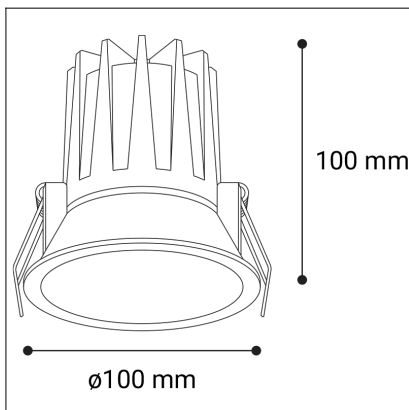

# NINO L, B

<b>Code:</b>	2561253
<b>Color:</b>	BLACK / 9005
<b>Material:</b>	ALUMINIUM/PC
<b>Power:</b>	15W
<b>Color temperature:</b>	3000K/3500K/4000K
<b>Lumen output:</b>	1050lm
<b>Efficacy:</b>	70lm/W
<b>Color rendering index:</b>	90+
<b>SDCM:</b>	< 3
<b>Light beam angle:</b>	40°
<b>Unified Glare Rating:</b>	< 19
<b>Light Source:</b>	LED
<b>Dimmable:</b>	ON/OFF
<b>LED lifetime:</b>	L80B20 50.000h
<b>Driver:</b>	350 mA
<b>Voltage / Frequency:</b>	220-240V AC, 50-60Hz
<b>Dimensions luminaire:</b>	d100x100 mm
<b>Product weight kg:</b>	0.3
<b>Packing carton:</b>	40
<b>Package dimensions:</b>	120x120x125 mm