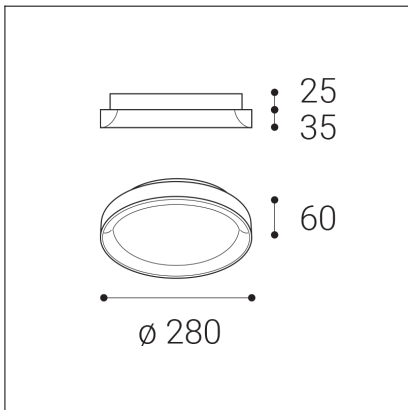

BELLA SLIM 28, G

Code:	1274577
Color:	GOLD / 1036
Material:	ALUMINIUM/PMMA
Power:	20W
Color temperature:	2700K/3000K/4000K
Lumen output:	1400lm
Efficacy:	70lm/W
Color rendering index:	90+
SDCM:	< 3
Light beam angle:	160°
Light Source:	LED
Dimmable:	ON/OFF
LED lifetime:	L80B20 50.000h
Driver:	500 mA
Voltage / Frequency:	220-240V AC, 50-60Hz
Dimensions luminaire:	d280x60 mm
Product weight kg:	1.4
Package dimensions:	320x320x70 mm
Remark:	wall mountable - yes