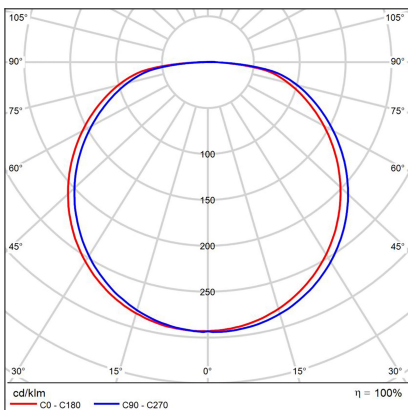

BELLA SLIM 28, G

Code:	1274577
Color:	GOLD / 1036
Material:	ALUMINIUM/PMMA
Power:	20W
Color temperature:	2700K/3000K/4000K
Lumen output:	1400lm
Efficacy:	70lm/W
Color rendering index:	90+
SDCM:	< 3
Light beam angle:	160°
Light Source:	LED
Dimmable:	ON/OFF
LED lifetime:	L80B20 50.000h
Driver:	500 mA
Voltage / Frequency:	220-240V AC, 50-60Hz
Dimensions luminaire:	d280x60 mm
Product weight kg:	1.4
Package dimensions:	320x320x70 mm
Remark:	wall mountable - yes