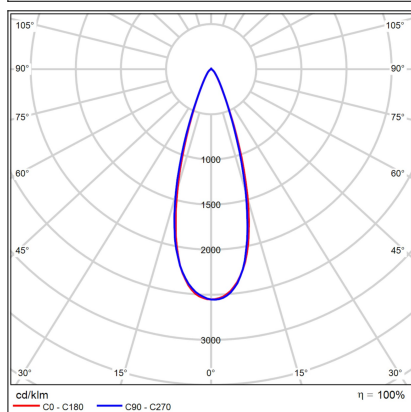

TINY II L, N

Code:	1480526DT
Color:	NICKEL / 7032
Material:	ALUMINIUM/PMMA
Power:	11W
Color temperature:	2700K
Lumen output:	970lm
Efficacy:	90lm/W
Color rendering index:	90+
SDCM:	< 3
Light beam angle:	38°
Light Source:	LED
Dimmable:	TRIAC
LED lifetime:	L80 B20 50.000h
Driver:	260 mA
Voltage / Frequency:	220-240V AC, 50-60Hz
Dimensions luminaire:	d75x134 mm
Product weight kg:	0.5
Package dimensions:	80x80x115 mm
Remark:	wall mountable - yes