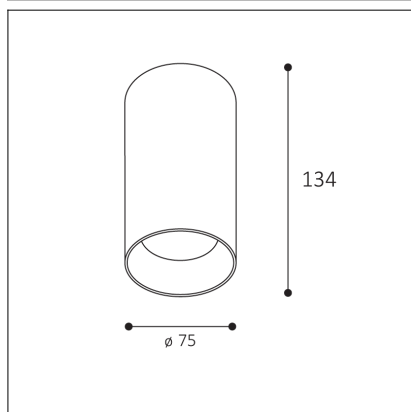

TINY II L, N

Code:	1480526DT
Color:	NICKEL / 7032
Material:	ALUMINIUM/PMMA
Power:	11W
Color temperature:	2700K
Lumen output:	970lm
Efficacy:	90lm/W
Color rendering index:	90+
SDCM:	< 3
Light beam angle:	38°
Light Source:	LED
Dimmable:	TRIAC
LED lifetime:	L80 B20 50.000h
Driver:	260 mA
Voltage / Frequency:	220-240V AC, 50-60Hz
Dimensions luminaire:	d75x134 mm
Product weight kg:	0.5
Package dimensions:	80x80x115 mm
Remark:	wall mountable - yes