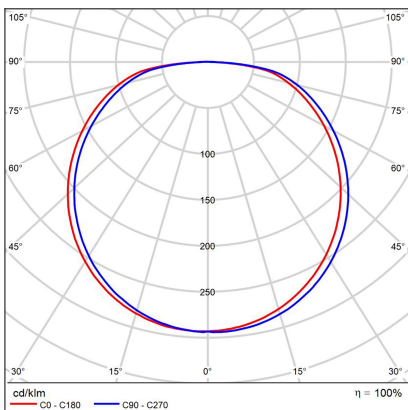

BELLA SLIM 98 P-Z, W

Code: 3273371D
Color: WHITE / 9003
Material: ALUMINIUM/PMMA
Power: 80W
Color temperature: 2700K/3000K/4000K
Lumen output: 5600lm
Efficacy: 70lm/W
Color rendering index: 90+
SDCM: < 3
Light beam angle: 160°
Light Source: LED
Dimmable: DALI/PUSH
LED lifetime: L80B20 50.000h
Driver: 2x 950 mA
Voltage / Frequency: 220-240V AC, 50-60Hz
Dimensions luminaire: d980x35 mm
Product weight kg: 5.2
Length suspension: 2500 mm
Package dimensions: 1050x1050x100 mm