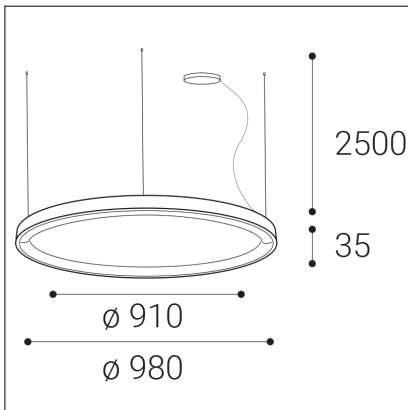

BELLA SLIM 98 P-Z, W

Code: 3273371D
Color: WHITE / 9003
Material: ALUMINIUM/PMMA
Power: 80W
Color temperature: 2700K/3000K/4000K
Lumen output: 5600lm
Efficacy: 70lm/W
Color rendering index: 90+
SDCM: < 3
Light beam angle: 160°
Light Source: LED
Dimmable: DALI/PUSH
LED lifetime: L80B20 50.000h
Driver: 2x 950 mA
Voltage / Frequency: 220-240V AC, 50-60Hz
Dimensions luminaire: d980x35 mm
Product weight kg: 5.2
Length suspension: 2500 mm
Package dimensions: 1050x1050x100 mm