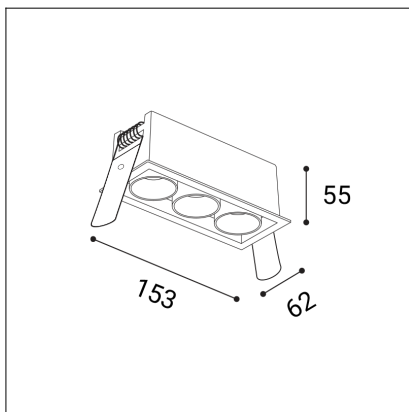

RIVA MAXI 3, W

Code: 2560751D
Color: WHITE / 9003
Material: ALUMINIUM/PC
Power: 15W
Color temperature: 3000K/3500K/4000K
Lumen output: 1200lm
Efficacy: 80lm/W
Color rendering index: 90+
SDCM: < 3
Light beam angle: 50°
Light Source: LED
Dimmable: DALI/PUSH
LED lifetime: L80B20 50.000h
Driver: 350 mA
Voltage / Frequency: 220-240V AC, 50-60Hz
Dimensions luminaire: 153x62x55 mm
Installation hole: 145 x 55 mm
Product weight kg: 0.45
Package dimensions: 190x85x75 mm