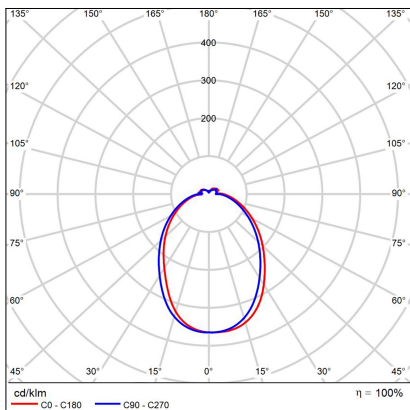

# CIRCLE 60 P-Z, B

<b>Code:</b>	3270973D
<b>Color:</b>	BLACK / 9017
<b>Material:</b>	ALUMINIUM/PMMA
<b>Power:</b>	42W
<b>Color temperature:</b>	2700K/3000K/4000K
<b>Lumen output:</b>	3740lm
<b>Efficacy:</b>	89lm/W
<b>Color rendering index:</b>	90+
<b>SDCM:</b>	< 3
<b>Light beam angle:</b>	160°
<b>Light Source:</b>	LED
<b>Dimmable:</b>	DALI/PUSH
<b>LED lifetime:</b>	L80B20 50.000h
<b>Driver:</b>	1050 mA
<b>Voltage / Frequency:</b>	220-240V AC, 50-60Hz
<b>Dimensions luminaire:</b>	d600x33 mm
<b>Product weight kg:</b>	1.8
<b>Packing carton:</b>	1
<b>Length suspension:</b>	5000 mm
<b>Package dimensions:</b>	655x655x140 mm