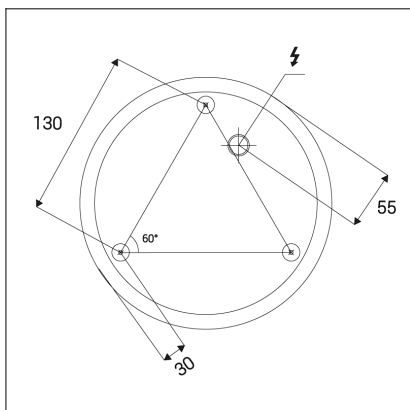

# CIRCLE 60 P-Z, B

<b>Code:</b>	3270973D
<b>Color:</b>	BLACK / 9017
<b>Material:</b>	ALUMINIUM/PMMA
<b>Power:</b>	42W
<b>Color temperature:</b>	2700K/3000K/4000K
<b>Lumen output:</b>	3740lm
<b>Efficacy:</b>	89lm/W
<b>Color rendering index:</b>	90+
<b>SDCM:</b>	< 3
<b>Light beam angle:</b>	160°
<b>Light Source:</b>	LED
<b>Dimmable:</b>	DALI/PUSH
<b>LED lifetime:</b>	L80B20 50.000h
<b>Driver:</b>	1050 mA
<b>Voltage / Frequency:</b>	220-240V AC, 50-60Hz
<b>Dimensions luminaire:</b>	d600x33 mm
<b>Product weight kg:</b>	1.8
<b>Packing carton:</b>	1
<b>Length suspension:</b>	5000 mm
<b>Package dimensions:</b>	655x655x140 mm