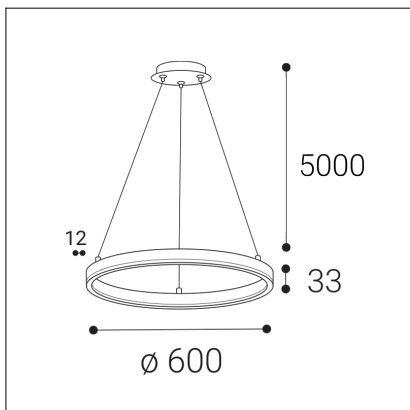

# CIRCLE 60 P-Z, B

<b>Code:</b>	3270973D
<b>Color:</b>	BLACK / 9017
<b>Material:</b>	ALUMINIUM/PMMA
<b>Power:</b>	42W
<b>Color temperature:</b>	2700K/3000K/4000K
<b>Lumen output:</b>	3740lm
<b>Efficacy:</b>	89lm/W
<b>Color rendering index:</b>	90+
<b>SDCM:</b>	< 3
<b>Light beam angle:</b>	160°
<b>Light Source:</b>	LED
<b>Dimmable:</b>	DALI/PUSH
<b>LED lifetime:</b>	L80B20 50.000h
<b>Driver:</b>	1050 mA
<b>Voltage / Frequency:</b>	220-240V AC, 50-60Hz
<b>Dimensions luminaire:</b>	d600x33 mm
<b>Product weight kg:</b>	1.8
<b>Packing carton:</b>	1
<b>Length suspension:</b>	5000 mm
<b>Package dimensions:</b>	655x655x140 mm