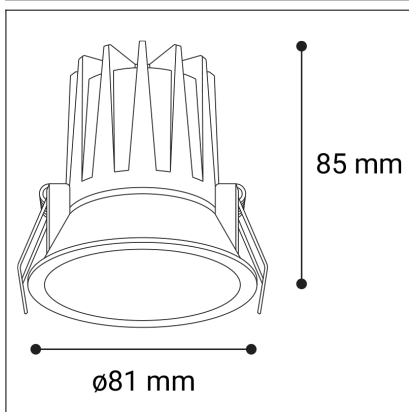

NINO M, W

Code:	2561151DT
Color:	WHITE / 9003
Material:	ALUMINIUM/PC
Power:	9W
Color temperature:	3000K/3500K/4000K
Lumen output:	630lm
Efficacy:	70lm/W
Color rendering index:	90+
SDCM:	< 3
Light beam angle:	36°
Unified Glare Rating:	< 19
Light Source:	LED
Dimmable:	TRIAC
LED lifetime:	L80B20 50.000h
Driver:	200 mA
Voltage / Frequency:	220-240V AC, 50-60Hz
Dimensions luminaire:	d81x85 mm
Product weight kg:	0.2
Package dimensions:	105x90x70 mm