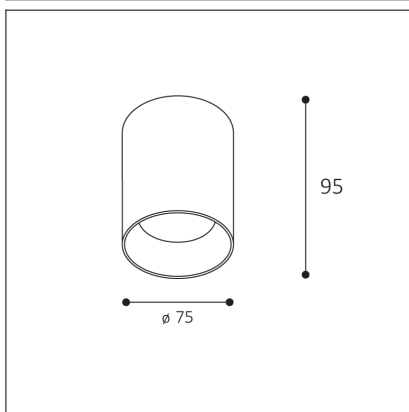

# TINY II M, G

<b>Code:</b>	1480427D
<b>Color:</b>	GOLD / 1036
<b>Material:</b>	ALUMINIUM/PMMA
<b>Power:</b>	8W
<b>Color temperature:</b>	2700K
<b>Lumen output:</b>	720lm
<b>Efficacy:</b>	90lm/W
<b>Color rendering index:</b>	90+
<b>SDCM:</b>	< 3
<b>Light beam angle:</b>	38°
<b>Light Source:</b>	LED
<b>Dimmable:</b>	DALI/PUSH
<b>LED lifetime:</b>	L80 B20 50.000h
<b>Driver:</b>	200 mA
<b>Voltage / Frequency:</b>	220-240V AC, 50-60Hz
<b>Dimensions luminaire:</b>	d75x95 mm
<b>Product weight kg:</b>	0.4
<b>Package dimensions:</b>	80x80x115 mm
<b>Remark:</b>	wall mountable - yes