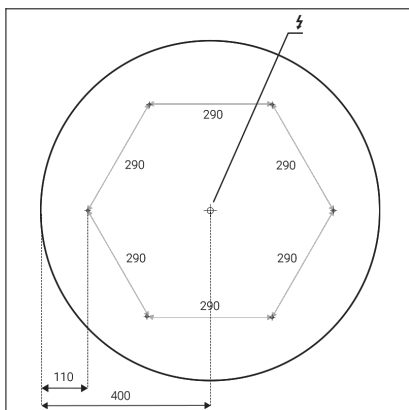

# MONO SLIM 80, W

<b>Code:</b> 1274471DT
<b>Color:</b> WHITE / 9003
<b>Material:</b> METAL/PMMA
<b>Power:</b> 80W
<b>Color temperature:</b> 2700K/3000K/4000K
<b>Lumen output:</b> 5600lm
<b>Efficacy:</b> 70lm/W
<b>Color rendering index:</b> 90+
<b>SDCM:</b> < 3
<b>Light beam angle:</b> 160°
<b>Light Source:</b> LED
<b>Dimmable:</b> TRIAC
<b>LED lifetime:</b> L80B20 50.000h
<b>Driver:</b> 2x 950 mA
<b>Voltage / Frequency:</b> 220-240V AC, 50-60Hz
<b>Dimensions luminaire:</b> d800x60 mm
<b>Product weight kg:</b> 5.1
<b>Packing carton:</b> 1
<b>Package dimensions:</b> 840x840x85 mm