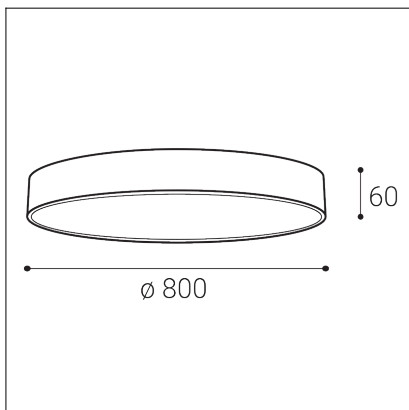

# MONO SLIM 80, W

<b>Code:</b> 1274471DT
<b>Color:</b> WHITE / 9003
<b>Material:</b> METAL/PMMA
<b>Power:</b> 80W
<b>Color temperature:</b> 2700K/3000K/4000K
<b>Lumen output:</b> 5600lm
<b>Efficacy:</b> 70lm/W
<b>Color rendering index:</b> 90+
<b>SDCM:</b> < 3
<b>Light beam angle:</b> 160°
<b>Light Source:</b> LED
<b>Dimmable:</b> TRIAC
<b>LED lifetime:</b> L80B20 50.000h
<b>Driver:</b> 2x 950 mA
<b>Voltage / Frequency:</b> 220-240V AC, 50-60Hz
<b>Dimensions luminaire:</b> d800x60 mm
<b>Product weight kg:</b> 5.1
<b>Packing carton:</b> 1
<b>Package dimensions:</b> 840x840x85 mm