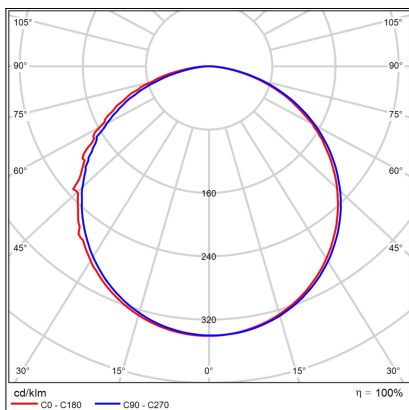

# MONO SLIM 80, W

<b>Code:</b> 1274471DT
<b>Color:</b> WHITE / 9003
<b>Material:</b> METAL/PMMA
<b>Power:</b> 80W
<b>Color temperature:</b> 2700K/3000K/4000K
<b>Lumen output:</b> 5600lm
<b>Efficacy:</b> 70lm/W
<b>Color rendering index:</b> 90+
<b>SDCM:</b> < 3
<b>Light beam angle:</b> 160°
<b>Light Source:</b> LED
<b>Dimmable:</b> TRIAC
<b>LED lifetime:</b> L80B20 50.000h
<b>Driver:</b> 2x 950 mA
<b>Voltage / Frequency:</b> 220-240V AC, 50-60Hz
<b>Dimensions luminaire:</b> d800x60 mm
<b>Product weight kg:</b> 5.1
<b>Packing carton:</b> 1
<b>Package dimensions:</b> 840x840x85 mm