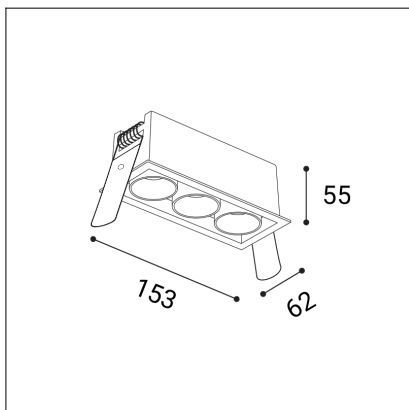

RIVA MAXI 3, W

Code: 2560771D
Color: WHITE / 9003
Material: ALUMINIUM/PC
Power: 15W
Color temperature: 2700K/3000K/4000K
Lumen output: 1200lm
Efficacy: 80lm/W
Color rendering index: 90+
SDCM: < 3
Light beam angle: 50°
Light Source: LED
Dimmable: DALI/PUSH
LED lifetime: L80B20 50.000h
Driver: 350 mA
Voltage / Frequency: 220-240V AC, 50-60Hz
Dimensions luminaire: 153x62x55 mm
Installation hole: 145 x 55 mm
Product weight kg: 0.45
Package dimensions: 190x85x75 mm