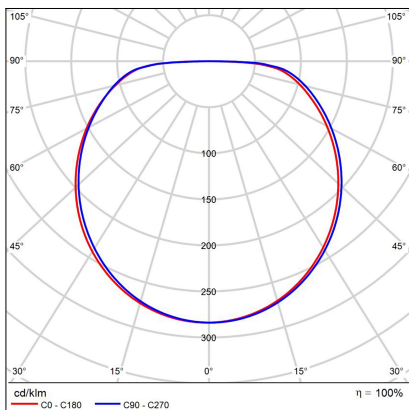

BELLA SLIM 78 P-Z, CF

Code:	3271978DT
Color:	COFFEE / 8025
Material:	ALUMINIUM/PMMA
Power:	60W
Color temperature:	2700K/3000K/4000K
Lumen output:	4200lm
Efficacy:	70lm/W
Color rendering index:	90+
SDCM:	< 3
Light beam angle:	160°
Light Source:	LED
Dimmable:	TRIAC
LED lifetime:	L80B20 50.000h
Driver:	2x 750 mA
Voltage / Frequency:	220-240V AC, 50-60Hz
Dimensions luminaire:	d780x35 mm
Product weight kg:	2.6
Length suspension:	2500 mm
Package dimensions:	820x820x95 mm