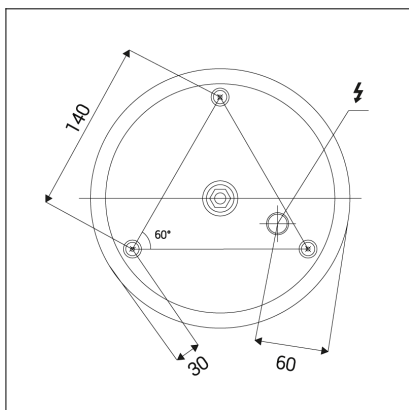

BELLA SLIM 78 P-Z, CF

Code:	3271978DT
Color:	COFFEE / 8025
Material:	ALUMINIUM/PMMA
Power:	60W
Color temperature:	2700K/3000K/4000K
Lumen output:	4200lm
Efficacy:	70lm/W
Color rendering index:	90+
SDCM:	< 3
Light beam angle:	160°
Light Source:	LED
Dimmable:	TRIAC
LED lifetime:	L80B20 50.000h
Driver:	2x 750 mA
Voltage / Frequency:	220-240V AC, 50-60Hz
Dimensions luminaire:	d780x35 mm
Product weight kg:	2.6
Length suspension:	2500 mm
Package dimensions:	820x820x95 mm