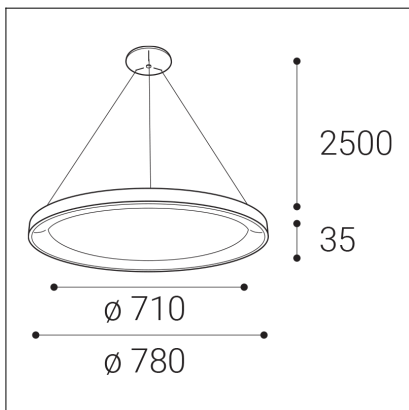

BELLA SLIM 78 P-Z, CF

Code:	3271978DT
Color:	COFFEE / 8025
Material:	ALUMINIUM/PMMA
Power:	60W
Color temperature:	2700K/3000K/4000K
Lumen output:	4200lm
Efficacy:	70lm/W
Color rendering index:	90+
SDCM:	< 3
Light beam angle:	160°
Light Source:	LED
Dimmable:	TRIAC
LED lifetime:	L80B20 50.000h
Driver:	2x 750 mA
Voltage / Frequency:	220-240V AC, 50-60Hz
Dimensions luminaire:	d780x35 mm
Product weight kg:	2.6
Length suspension:	2500 mm
Package dimensions:	820x820x95 mm