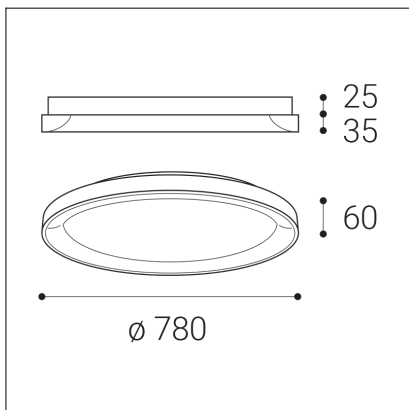

# BELLA SLIM 78, B

<b>Code:</b>	1271773D
<b>Color:</b>	BLACK / 9017
<b>Material:</b>	ALUMINIUM/PMMA
<b>Power:</b>	60W
<b>Color temperature:</b>	2700K/3000K/4000K
<b>Lumen output:</b>	4200lm
<b>Efficacy:</b>	70lm/W
<b>Color rendering index:</b>	90+
<b>SDCM:</b>	< 3
<b>Light beam angle:</b>	160°
<b>Light Source:</b>	LED
<b>Dimmable:</b>	DALI/PUSH
<b>LED lifetime:</b>	L80B20 50.000h
<b>Driver:</b>	1500 mA
<b>Voltage / Frequency:</b>	220-240V AC, 50-60Hz
<b>Dimensions luminaire:</b>	d780x60 mm
<b>Product weight kg:</b>	5.2
<b>Package dimensions:</b>	820x820x88 mm
<b>Remark:</b>	wall mountable - yes