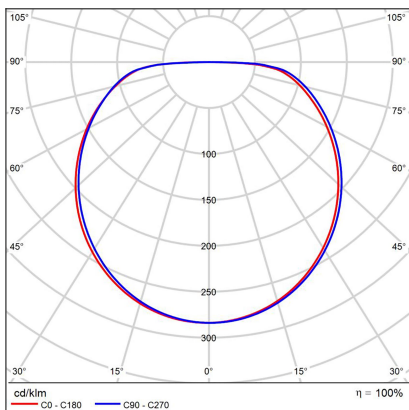

# BELLA SLIM 78, B

<b>Code:</b>	1271773D
<b>Color:</b>	BLACK / 9017
<b>Material:</b>	ALUMINIUM/PMMA
<b>Power:</b>	60W
<b>Color temperature:</b>	2700K/3000K/4000K
<b>Lumen output:</b>	4200lm
<b>Efficacy:</b>	70lm/W
<b>Color rendering index:</b>	90+
<b>SDCM:</b>	< 3
<b>Light beam angle:</b>	160°
<b>Light Source:</b>	LED
<b>Dimmable:</b>	DALI/PUSH
<b>LED lifetime:</b>	L80B20 50.000h
<b>Driver:</b>	1500 mA
<b>Voltage / Frequency:</b>	220-240V AC, 50-60Hz
<b>Dimensions luminaire:</b>	d780x60 mm
<b>Product weight kg:</b>	5.2
<b>Package dimensions:</b>	820x820x88 mm
<b>Remark:</b>	wall mountable - yes