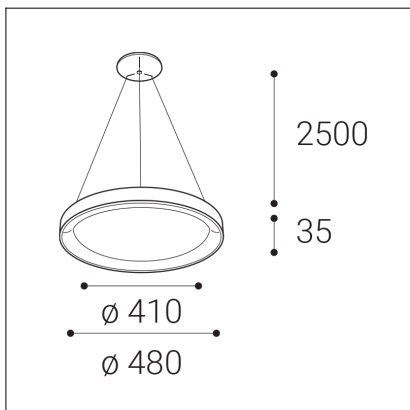

BELLA SLIM 48 P-Z, N

Code:	3271876DT
Color:	NICKEL / 7032
Material:	ALUMINIUM/PMMA
Power:	38W
Color temperature:	2700K/3000K/4000K
Lumen output:	2660lm
Efficacy:	70lm/W
Color rendering index:	90+
SDCM:	< 3
Light beam angle:	160°
Light Source:	LED
Dimmable:	TRIAC
LED lifetime:	L80B20 50.000h
Driver:	950 mA
Voltage / Frequency:	220-240V AC, 50-60Hz
Dimensions luminaire:	d480x35 mm
Product weight kg:	1.7
Length suspension:	2500 mm
Package dimensions:	520x520x95 mm