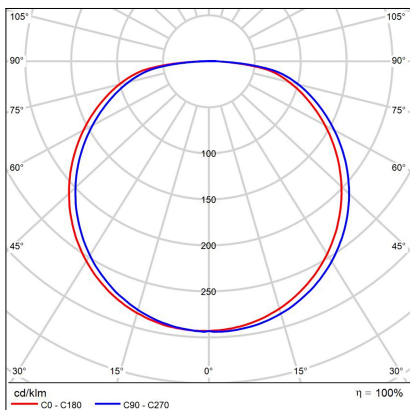

BELLA SLIM 48 P-Z, N

Code:	3271876DT
Color:	NICKEL / 7032
Material:	ALUMINIUM/PMMA
Power:	38W
Color temperature:	2700K/3000K/4000K
Lumen output:	2660lm
Efficacy:	70lm/W
Color rendering index:	90+
SDCM:	< 3
Light beam angle:	160°
Light Source:	LED
Dimmable:	TRIAC
LED lifetime:	L80B20 50.000h
Driver:	950 mA
Voltage / Frequency:	220-240V AC, 50-60Hz
Dimensions luminaire:	d480x35 mm
Product weight kg:	1.7
Length suspension:	2500 mm
Package dimensions:	520x520x95 mm