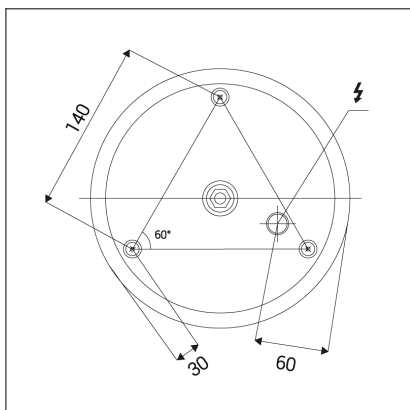

BELLA SLIM 48 P-Z, N

Code:	3271876DT
Color:	NICKEL / 7032
Material:	ALUMINIUM/PMMA
Power:	38W
Color temperature:	2700K/3000K/4000K
Lumen output:	2660lm
Efficacy:	70lm/W
Color rendering index:	90+
SDCM:	< 3
Light beam angle:	160°
Light Source:	LED
Dimmable:	TRIAC
LED lifetime:	L80B20 50.000h
Driver:	950 mA
Voltage / Frequency:	220-240V AC, 50-60Hz
Dimensions luminaire:	d480x35 mm
Product weight kg:	1.7
Length suspension:	2500 mm
Package dimensions:	520x520x95 mm