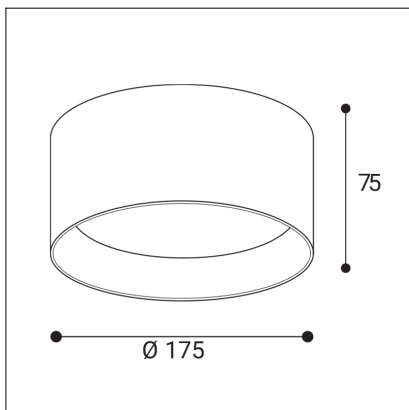

ZETA ON L, W

Code: 1481451D
Color: WHITE / 9016
Material: ALUMINIUM/PMMA
Power: 20W
Color temperature: 3000K/3500K/4000K
Lumen output: 1800lm
Efficacy: 90lm/W
Color rendering index: 90+
SDCM: < 3
Light beam angle: 90°
Light Source: LED
Dimmable: DALI/PUSH
LED lifetime: L80B20 50.000h
Driver: 500 mA
Voltage / Frequency: 220-240V AC, 50-60Hz
Dimensions luminaire: d175x75 mm
Product weight kg: 0.9
Package dimensions: 190x190x95 mm
Remark: wall mountable - yes