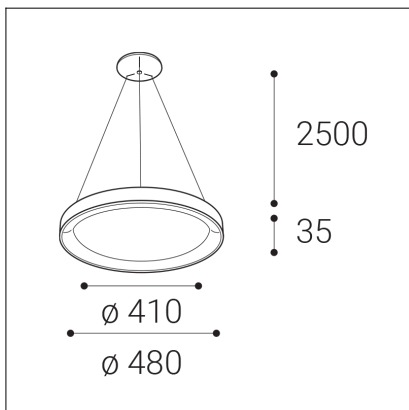

BELLA SLIM 48 P-Z, B

Code:	3271873DT
Color:	BLACK / 9017
Material:	ALUMINIUM/PMMA
Power:	38W
Color temperature:	2700K/3000K/4000K
Lumen output:	2660lm
Efficacy:	70lm/W
Color rendering index:	90+
SDCM:	< 3
Light beam angle:	160°
Light Source:	LED
Dimmable:	TRIAC
LED lifetime:	L80B20 50.000h
Driver:	950 mA
Voltage / Frequency:	220-240V AC, 50-60Hz
Dimensions luminaire:	d480x35 mm
Product weight kg:	1.7
Length suspension:	2500 mm
Package dimensions:	520x520x95 mm