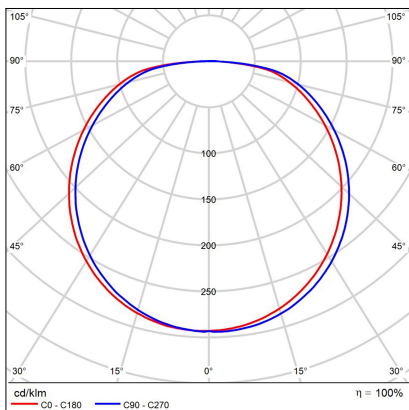

BELLA SLIM 48 P-Z, B

Code:	3271873DT
Color:	BLACK / 9017
Material:	ALUMINIUM/PMMA
Power:	38W
Color temperature:	2700K/3000K/4000K
Lumen output:	2660lm
Efficacy:	70lm/W
Color rendering index:	90+
SDCM:	< 3
Light beam angle:	160°
Light Source:	LED
Dimmable:	TRIAC
LED lifetime:	L80B20 50.000h
Driver:	950 mA
Voltage / Frequency:	220-240V AC, 50-60Hz
Dimensions luminaire:	d480x35 mm
Product weight kg:	1.7
Length suspension:	2500 mm
Package dimensions:	520x520x95 mm