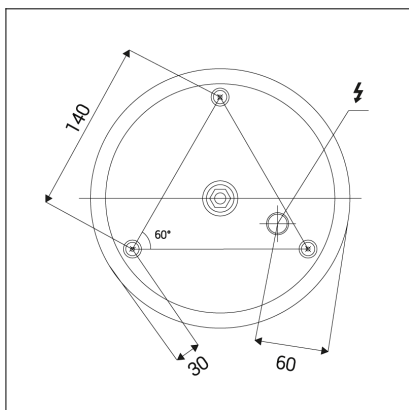

BELLA SLIM 48 P-Z, B

Code:	3271873DT
Color:	BLACK / 9017
Material:	ALUMINIUM/PMMA
Power:	38W
Color temperature:	2700K/3000K/4000K
Lumen output:	2660lm
Efficacy:	70lm/W
Color rendering index:	90+
SDCM:	< 3
Light beam angle:	160°
Light Source:	LED
Dimmable:	TRIAC
LED lifetime:	L80B20 50.000h
Driver:	950 mA
Voltage / Frequency:	220-240V AC, 50-60Hz
Dimensions luminaire:	d480x35 mm
Product weight kg:	1.7
Length suspension:	2500 mm
Package dimensions:	520x520x95 mm