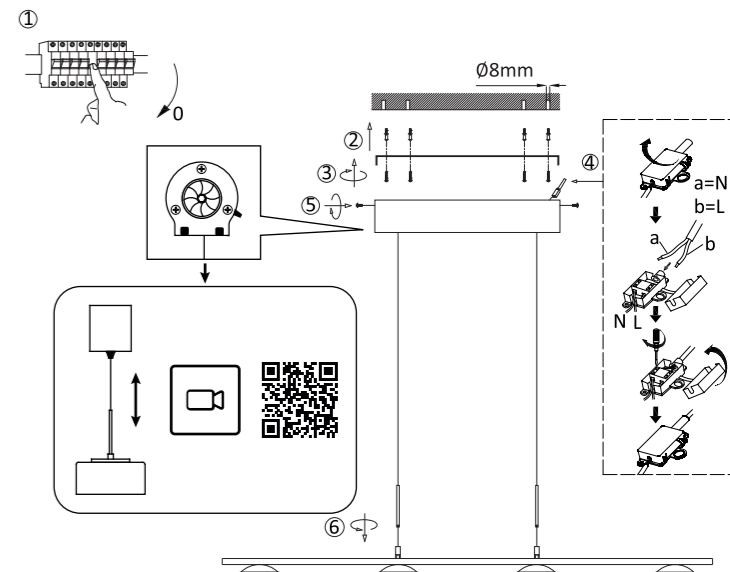

### 901740

230V / 50Hz~

LED 4x LED-Board 12V DC/5W

4x

4x