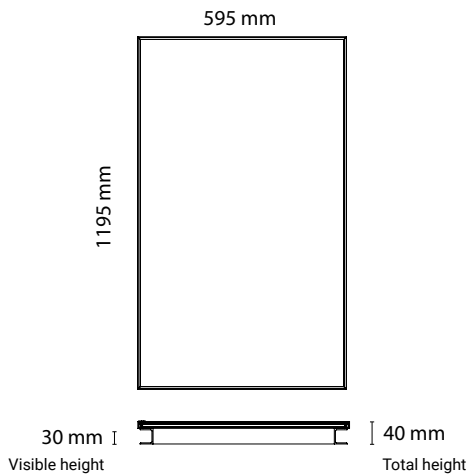

ELITE

GENERAL DETAILS

REFERENCE:	K50505
INSTALLATION:	Modular ceiling
FINISH:	White · Black · Grey · Gold · Blue · Aqua · Red · Flamingo · Green · Orange · Pink
MATERIAL:	Aluminium
IP DEGREE:	IP20
FORM:	Rectangular
LIGHT DIRECTION:	Fixed
REGULATION:	No dimmable · 1..10V · Push · DALI
OPTIC COVER:	Opal · Microprismatic · Sky
UTILIZATION:	Indoor
WARRANTY:	3 years

MEASURES

GENERAL DIMENSIONS

HEIGHT:	40 mm
MINIMUM DISTANCE TO ILLUMINATED OBJECT:	0.5 m
MINIMUM HEIGHT OF FALSE CEILING:	65 mm

ELECTRICAL DETAILS

LAMP:	LED
PROTECTION CLASS:	□
WATTS:	72 W
EFFICIENCY 3000K OPAL:	78 lm/W
EFFICIENCY 4000K OPAL:	87 lm/W
EFFICIENCY 6000K OPAL:	90 lm/W
3000K lm OPAL:	5616 lm
4000K lm OPAL:	6264 lm
6000K lm OPAL:	6494 lm
EFFICIENCY 3000K MICROPR.:	74 lm/W
EFFICIENCY 4000K MICROPR.:	84 lm/W
EFFICIENCY 6000K MICROPR.:	86 lm/W
3000K lm MICROPRISMATIC:	5328 lm
4000K lm MICROPRISMATIC:	6048 lm
6000K lm MICROPRISMATIC:	6192 lm
ENERGETIC EFFICIENCY:	A+
DRIVER:	Included
mA:	900 mA
VOLTAGE:	230V
LIFE TIME:	35.000 h
CRI:	≥ 80