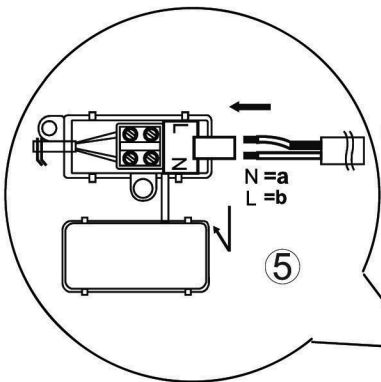

LED

6 W
750 lm
15 W
920 lm
t 25.000h
T_k 3.000 K
12.500 x
0s

t

T_k

826894

230V / 50Hz~

LED

2 x LED-Board 13,5V / 6W

4x 4x 4x

1

8

Paul Neuhaus

Paul Neuhaus GmbH
Olakenweg 36 • 59457 Wert
Germany