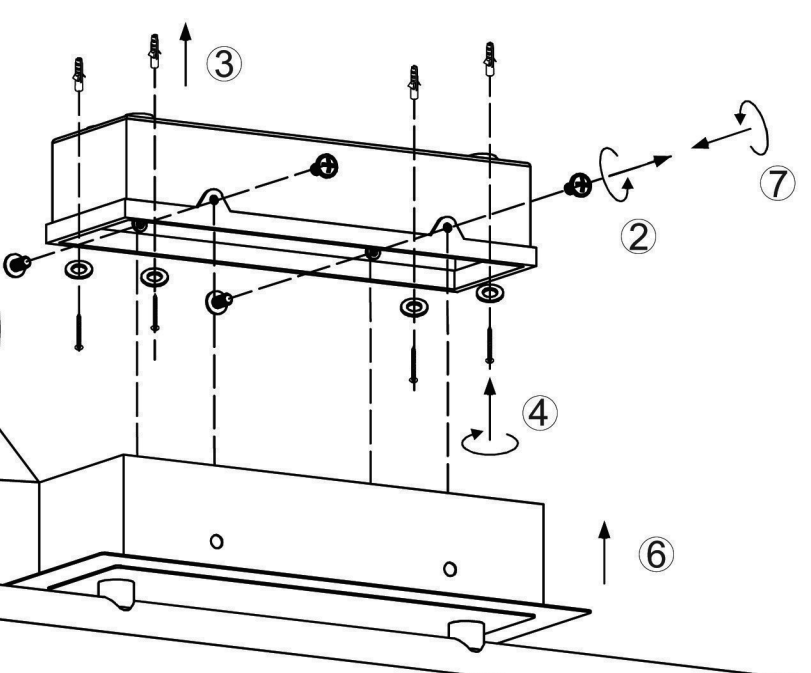

LED

6 W
750 lm
15 W
920 lm
t 25.000h
T_k 3.000 K
12.500 x
0s

t

T_k

826894

230V / 50Hz~

LED

2 x LED-Board 13,5V / 6W

4x 4x 4x

1

8

Paul Neuhaus

Paul Neuhaus GmbH
Olakenweg 36 • 59457 Wert
Germany