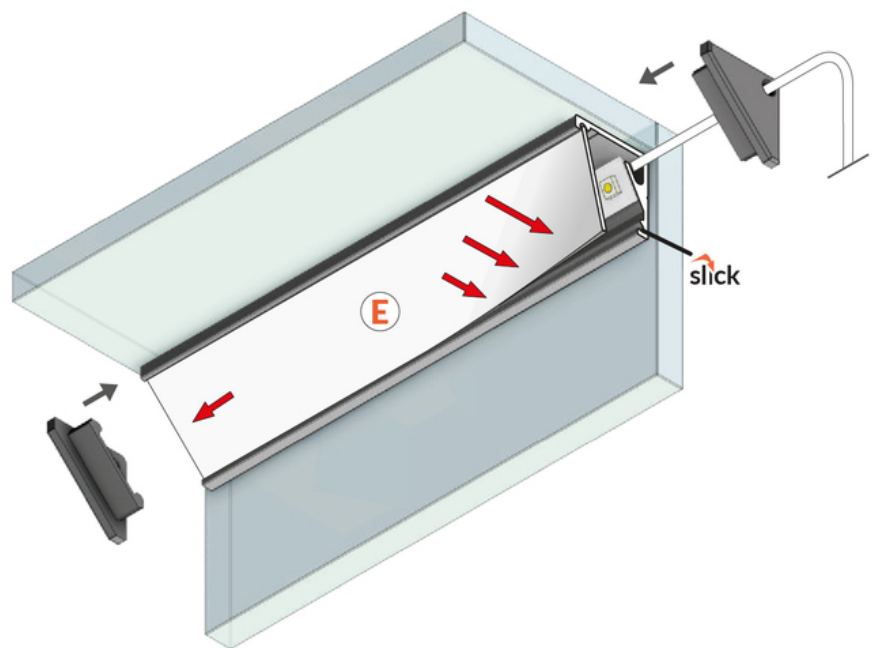

LED PROFILE CABI12 E 2000 BLACK ANOD. /PLASTIC BAG

- two lighting angles: 30°/60°
- small sizes, no holders and a channel for hiding cables
- minimum interference in glass showcase's look
- Slick socket

EU industrial designs

CE

Made in Poland

Buy product