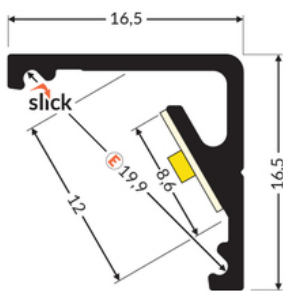

LED PROFILE CABI12 E 2000 BLACK ANOD. /PLASTIC BAG

- two lighting angles: 30°/60°
- small sizes, no holders and a channel for hiding cables
- minimum interference in glass showcase's look
- Slick socket

EU industrial designs

CE

Made in Poland

Buy product

Basic Informations

EAN: 5901597209690
Index: C9020021
Material: aluminium
Color: black anodized
Length [mm]: 2000
Weigh [kg]: 0.274
Net weight [kg]: 0.012
Country of origin: PL

Measurement unit: qty
Product packaging dimensions [mm]: 2000 x 16,5 x 16,5
Bulk packing [qty]: 50
Master packaging type: Carton
Product with gross packaging weight [kg]: 14.76

AVAILABLE COLORS

AVAILABLE VARIANTS