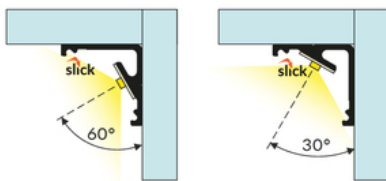

LED PROFILE CABI12 E 2000 BLACK ANOD. /PLASTIC BAG

- two lighting angles: 30°/60°
- small sizes, no holders and a channel for hiding cables
- minimum interference in glass showcase's look
- Slick socket

EU industrial designs

CE

Made in Poland

Buy product